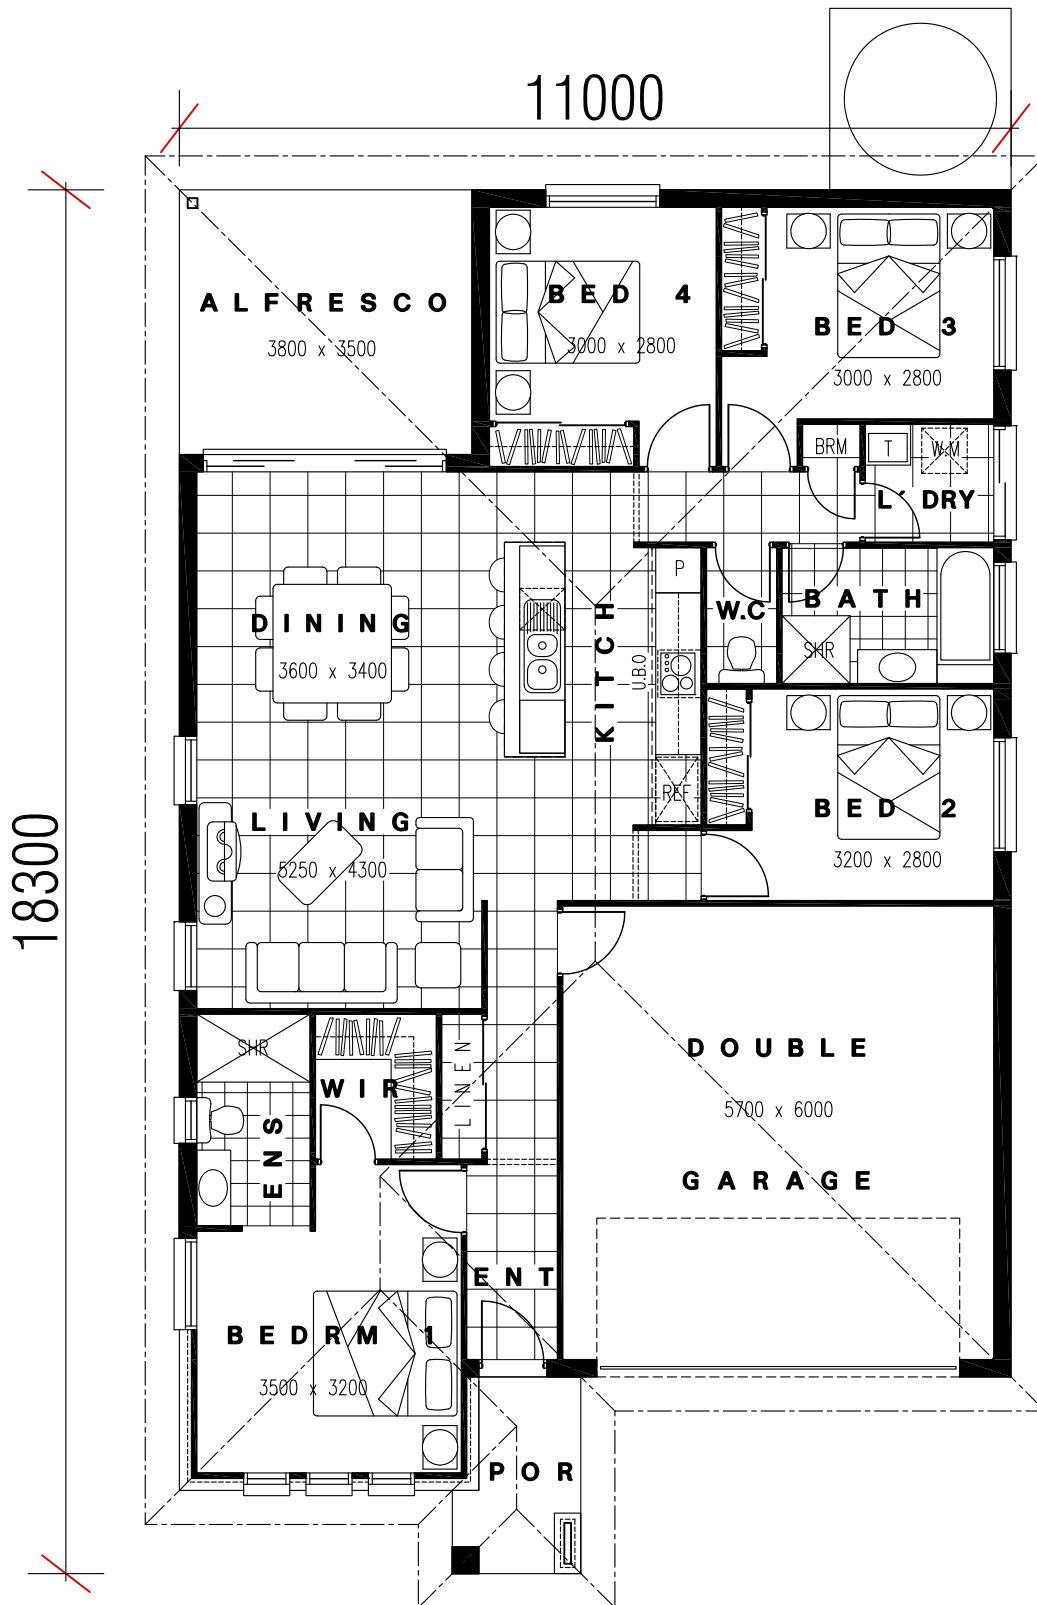

A. - STANDARD

'CAPRI - 1964

4 BED'S + ALFRESCO 182.5 sq/m
FLOOR PLAN REPRESENTS FACADE A

Turnkey Range

planbuild homes

lifestyle solutions

A.B.N 53 105 64261 B.S.A 10 32 567

© COPYRIGHT

'CAPRI - 1964

**4 BED'S + ALFRESCO 182.5 sq/m
FLOOR PLAN REPRESENTS FACADE A**

Turnkey Range

planbuild homes

lifestyle solutions

ABN 53 105 64261 B.S.A 10 32 567

© COPYRIGHT